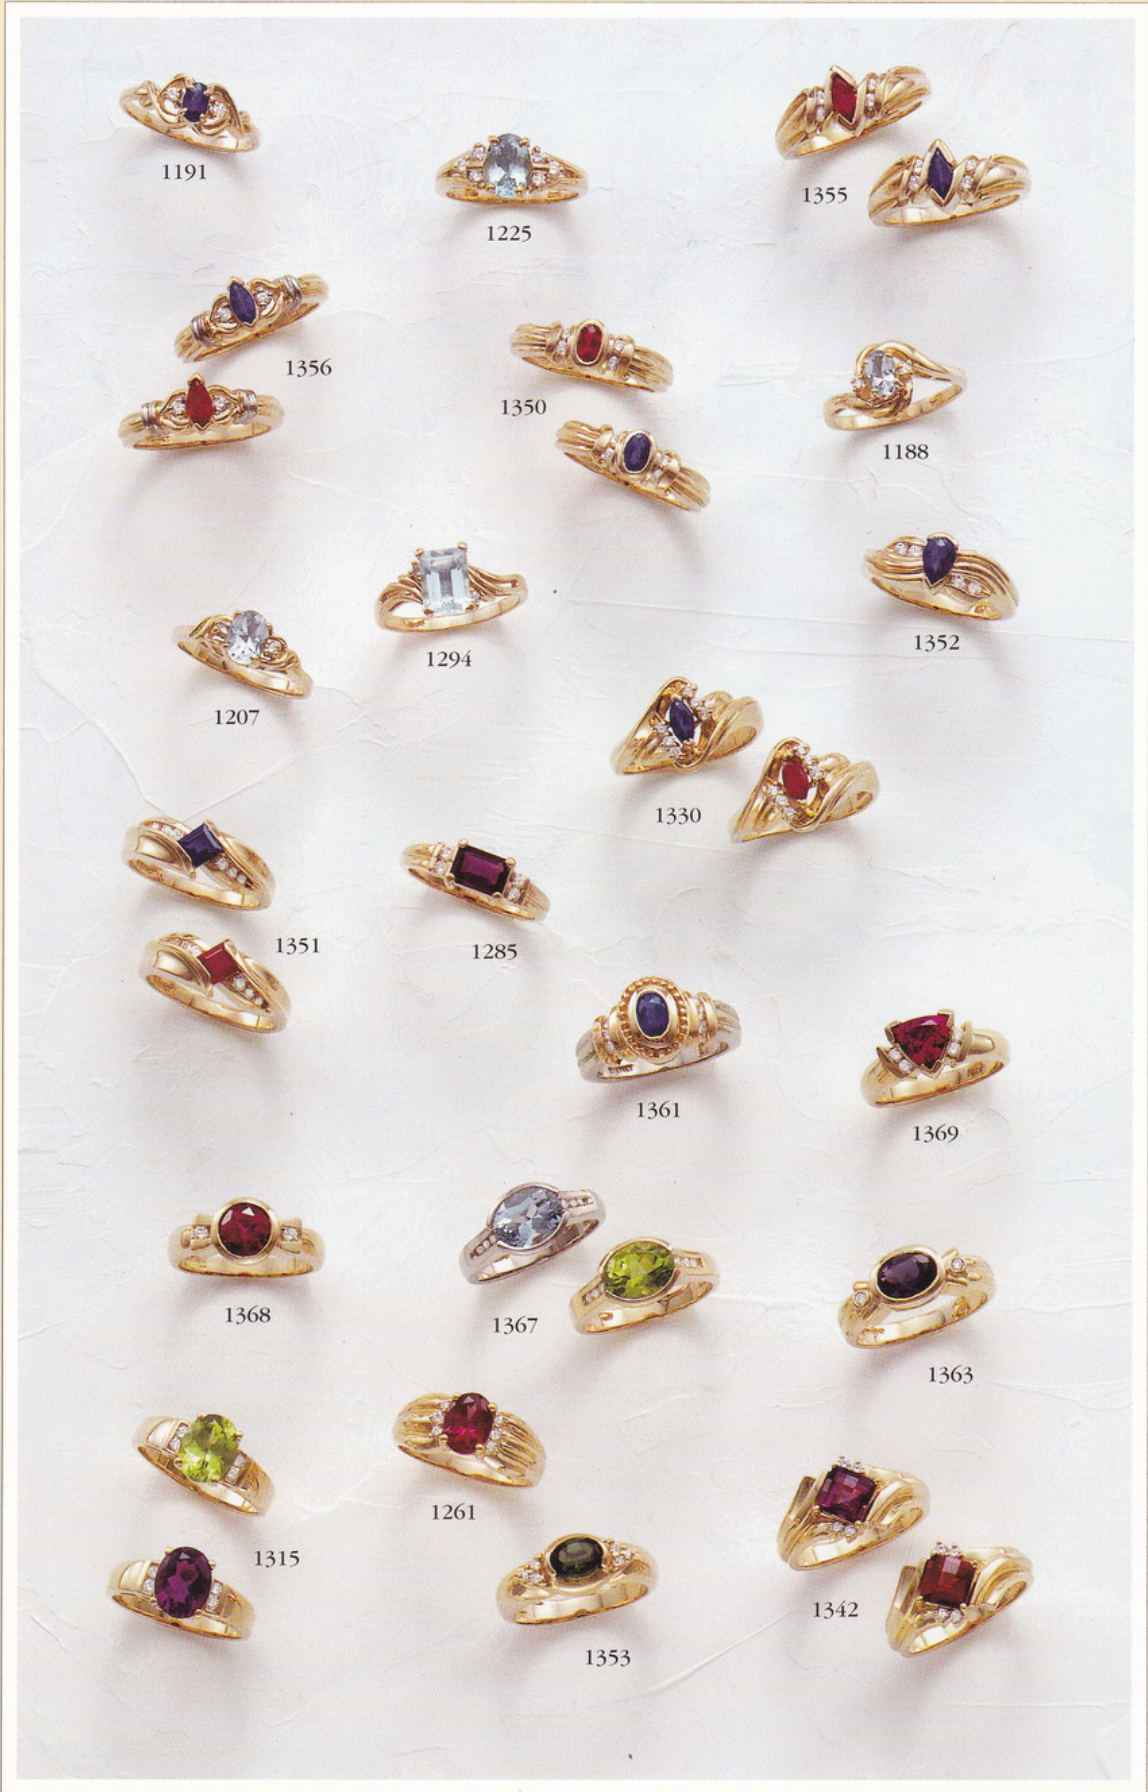

2921

T W O

All pendants include 14 karat gold chains.

All pendants include 14 karat gold chains.

S E V E N

1208

1353

1188

1175

1278

1239

1201

1162

1221

1180

1343

1298

1248

1112

1313

1283

1281

1299

Earring Jackets

1376W SA

All jewelry is 14 karat white gold and is shown actual size. All pendants include 14 karat gold chains.

All jewelry is 14 karat white gold and is shown actual size. All pendants include 14 karat gold chains.