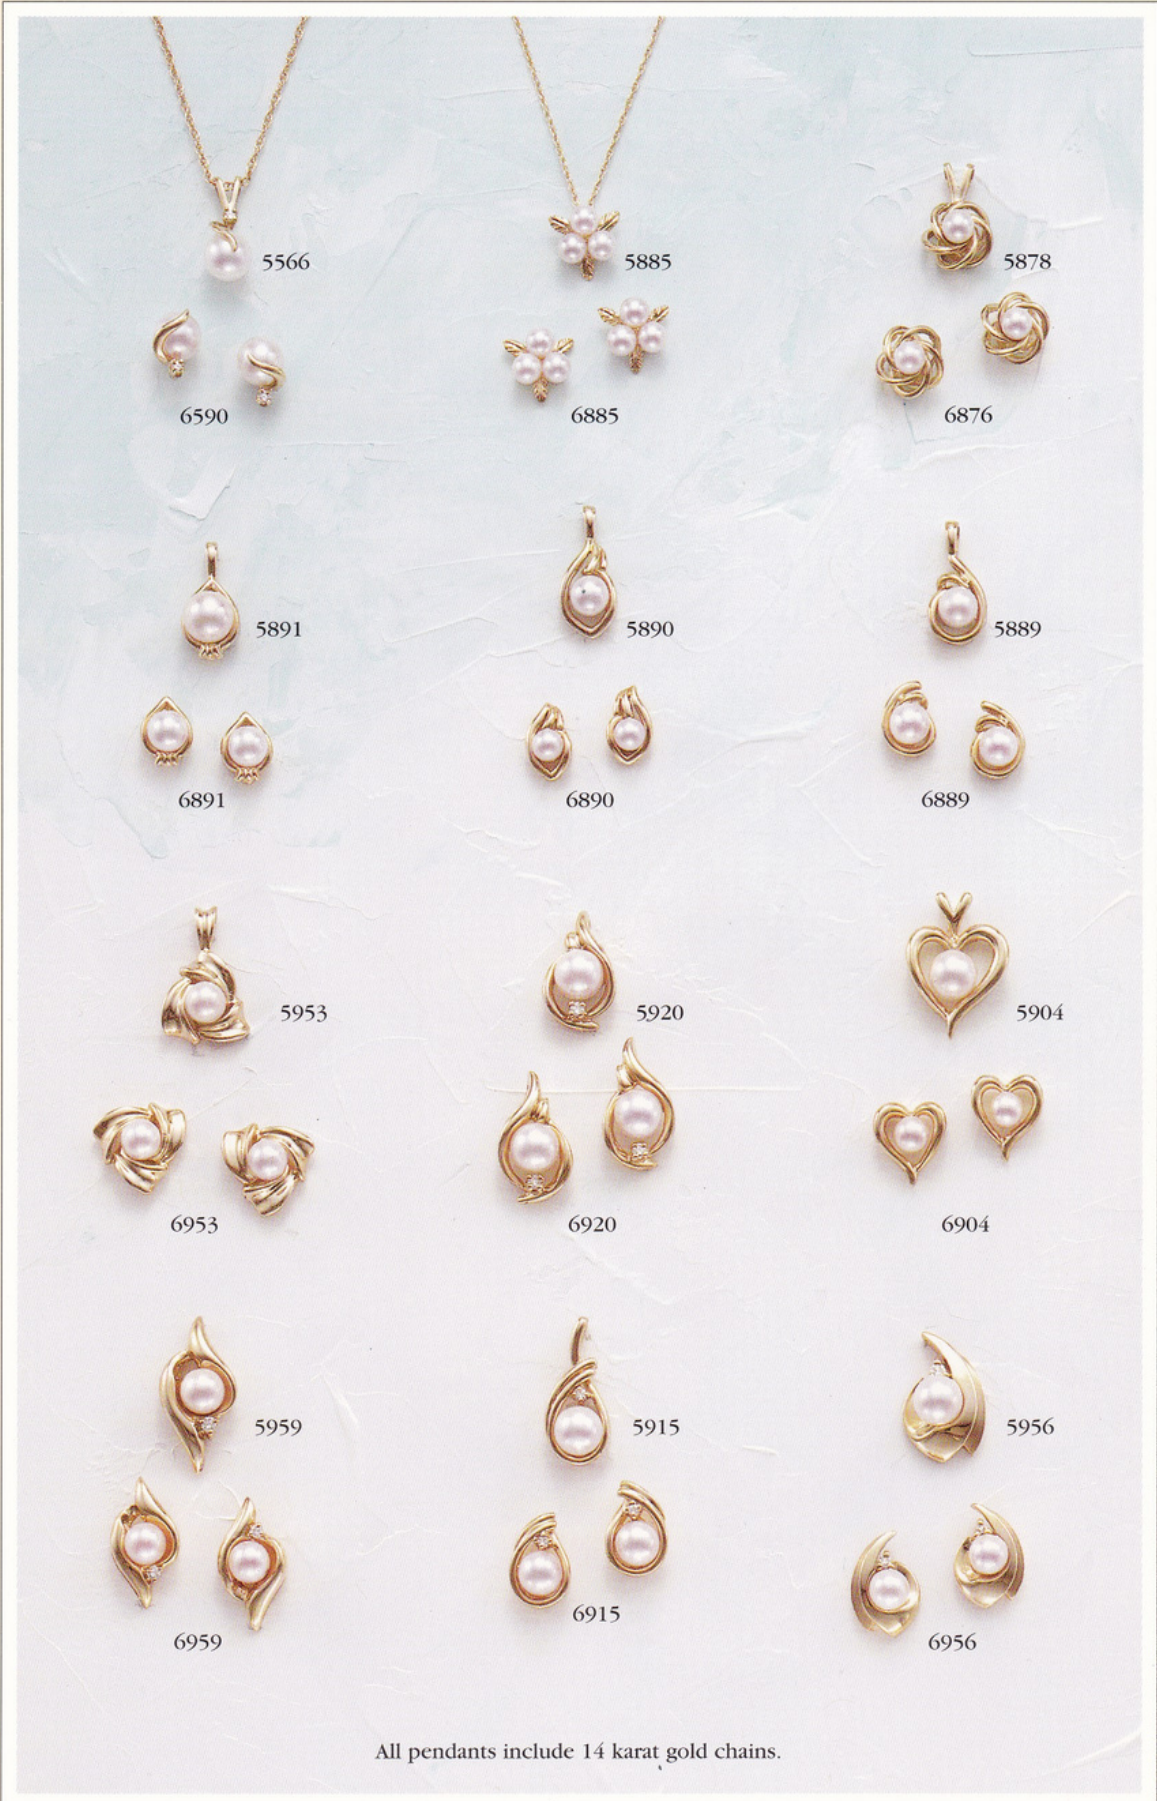

2961

2892

2916

2808

2800

2902

2932

2952

2921

T W O

All pendants include 14 karat gold chains.

All pendants include 14 karat gold chains.

S E V E N

1208

1353

1188

1109

1223

1214

1192

1178

1198

1179

1305

1376W SA

All jewelry is 14 karat white gold and is shown actual size. All pendants include 14 karat gold chains.

All jewelry is 14 karat white gold and is shown actual size. All pendants include 14 karat gold chains.