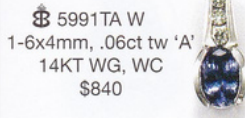

5991TA W
1-6x4mm, .06ct tw 'A'
14KT WG, WC
$840