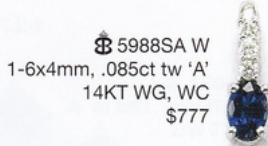

5988SA W
1-6x4mm, .085ct tw 'A'
14KT WG, WC
$777