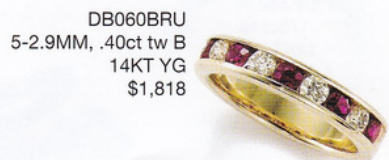

PRICES
NOT ACCURATE