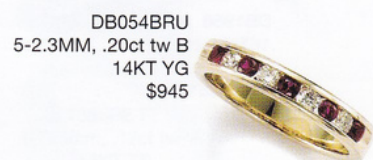

DB053BM W
.35ct tw, MILLGRAIN
14KT WG
\$924

MTS060B W
.80ct tw
14KT WG
\$2,217

DB060B W
1ct tw
14KT WG
\$2,646

DB052BSA W
5-1.8MM, .10ct tw B
14KT WG
\$570

MTS050B W
.08ct tw
14KT WG
\$420

DB050B W
.10ct tw
14KT WG
\$459